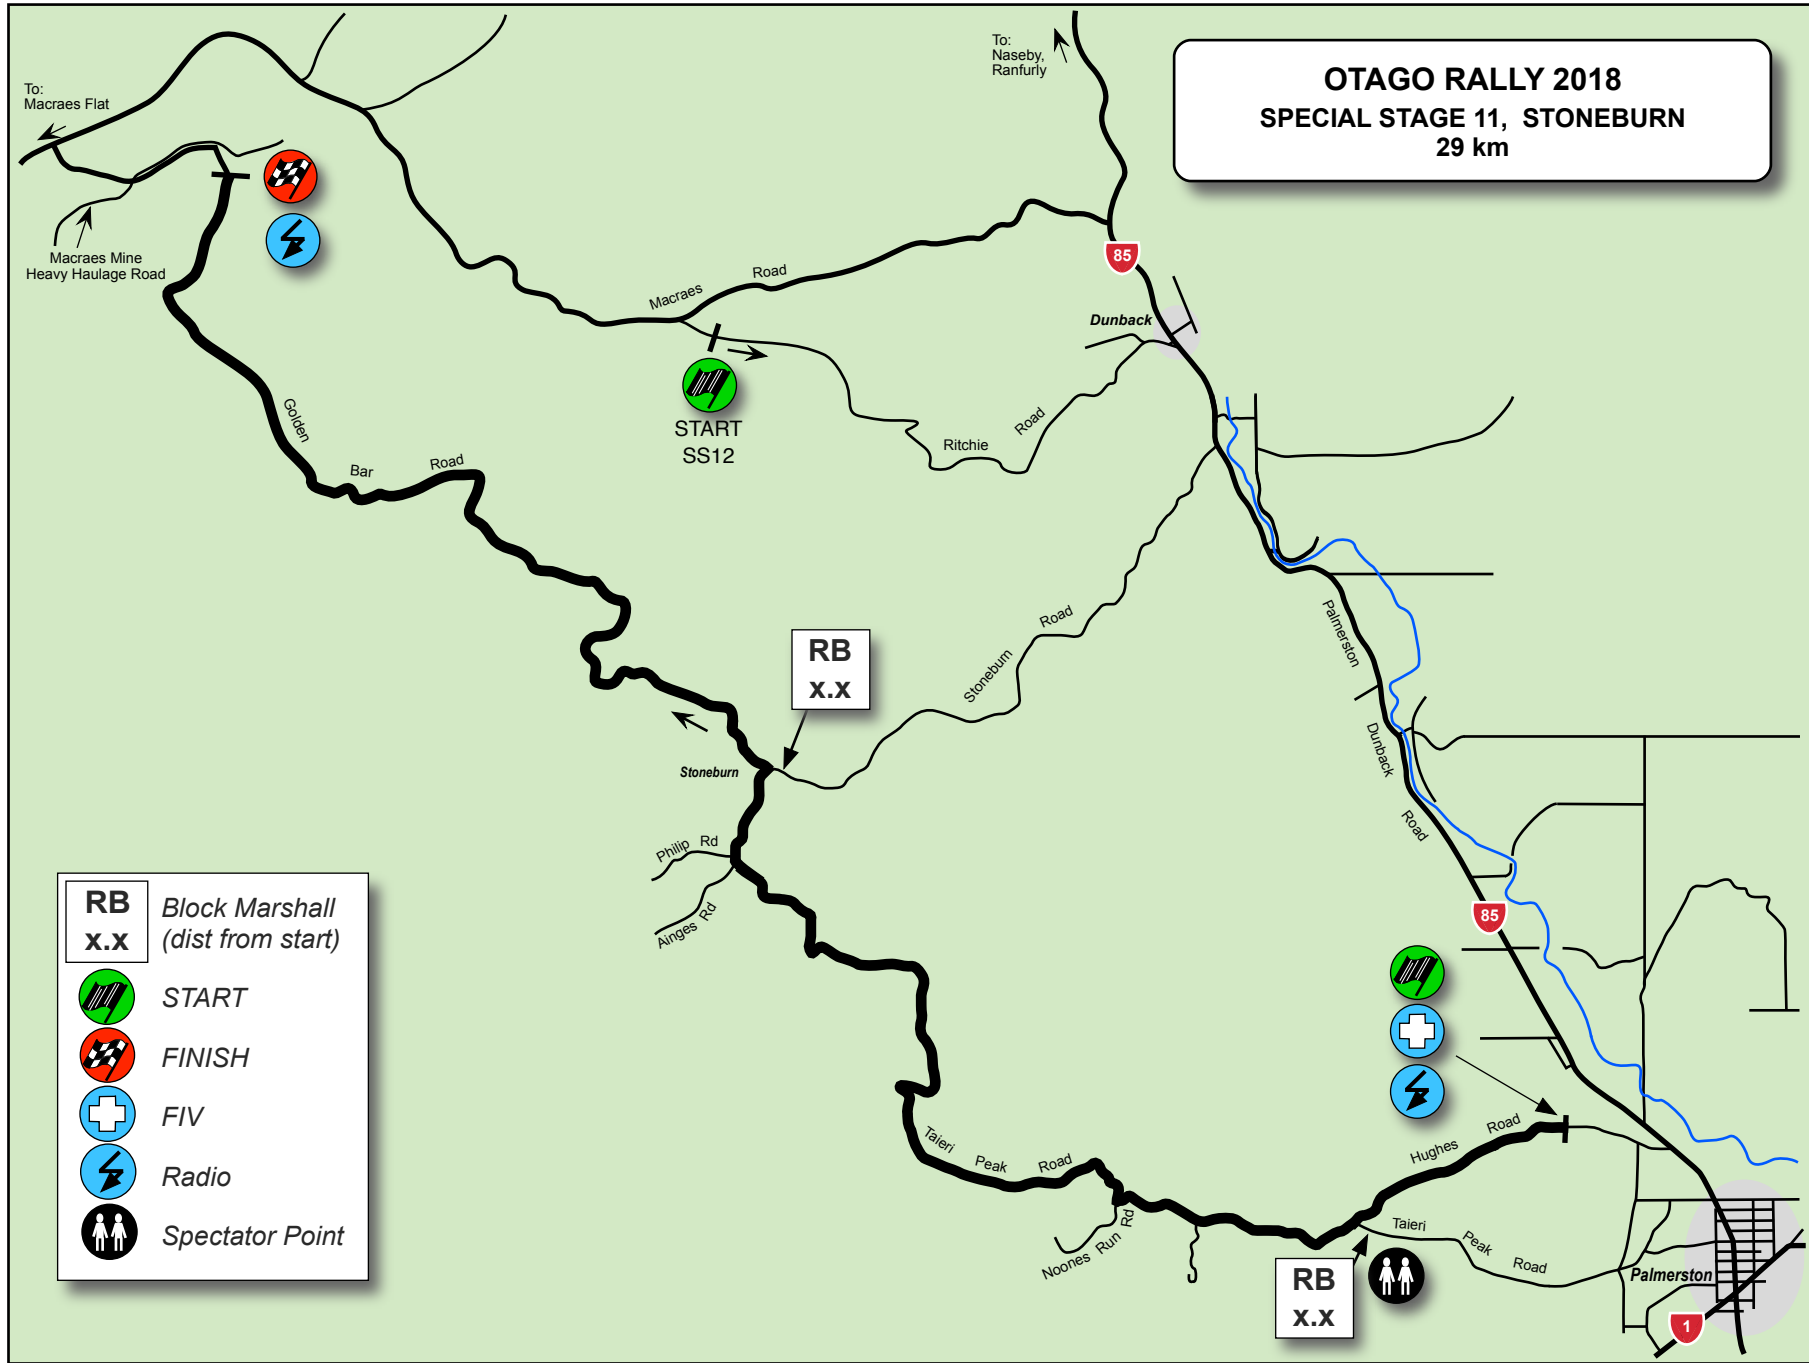

OTAGO RALLY 2018
SPECIAL STAGE 11, STONEBURN
29 km

- RB** Block Marshall
- x.x** (dist from start)
- START
- FINISH
- FIV
- Radio
- Spectator Point