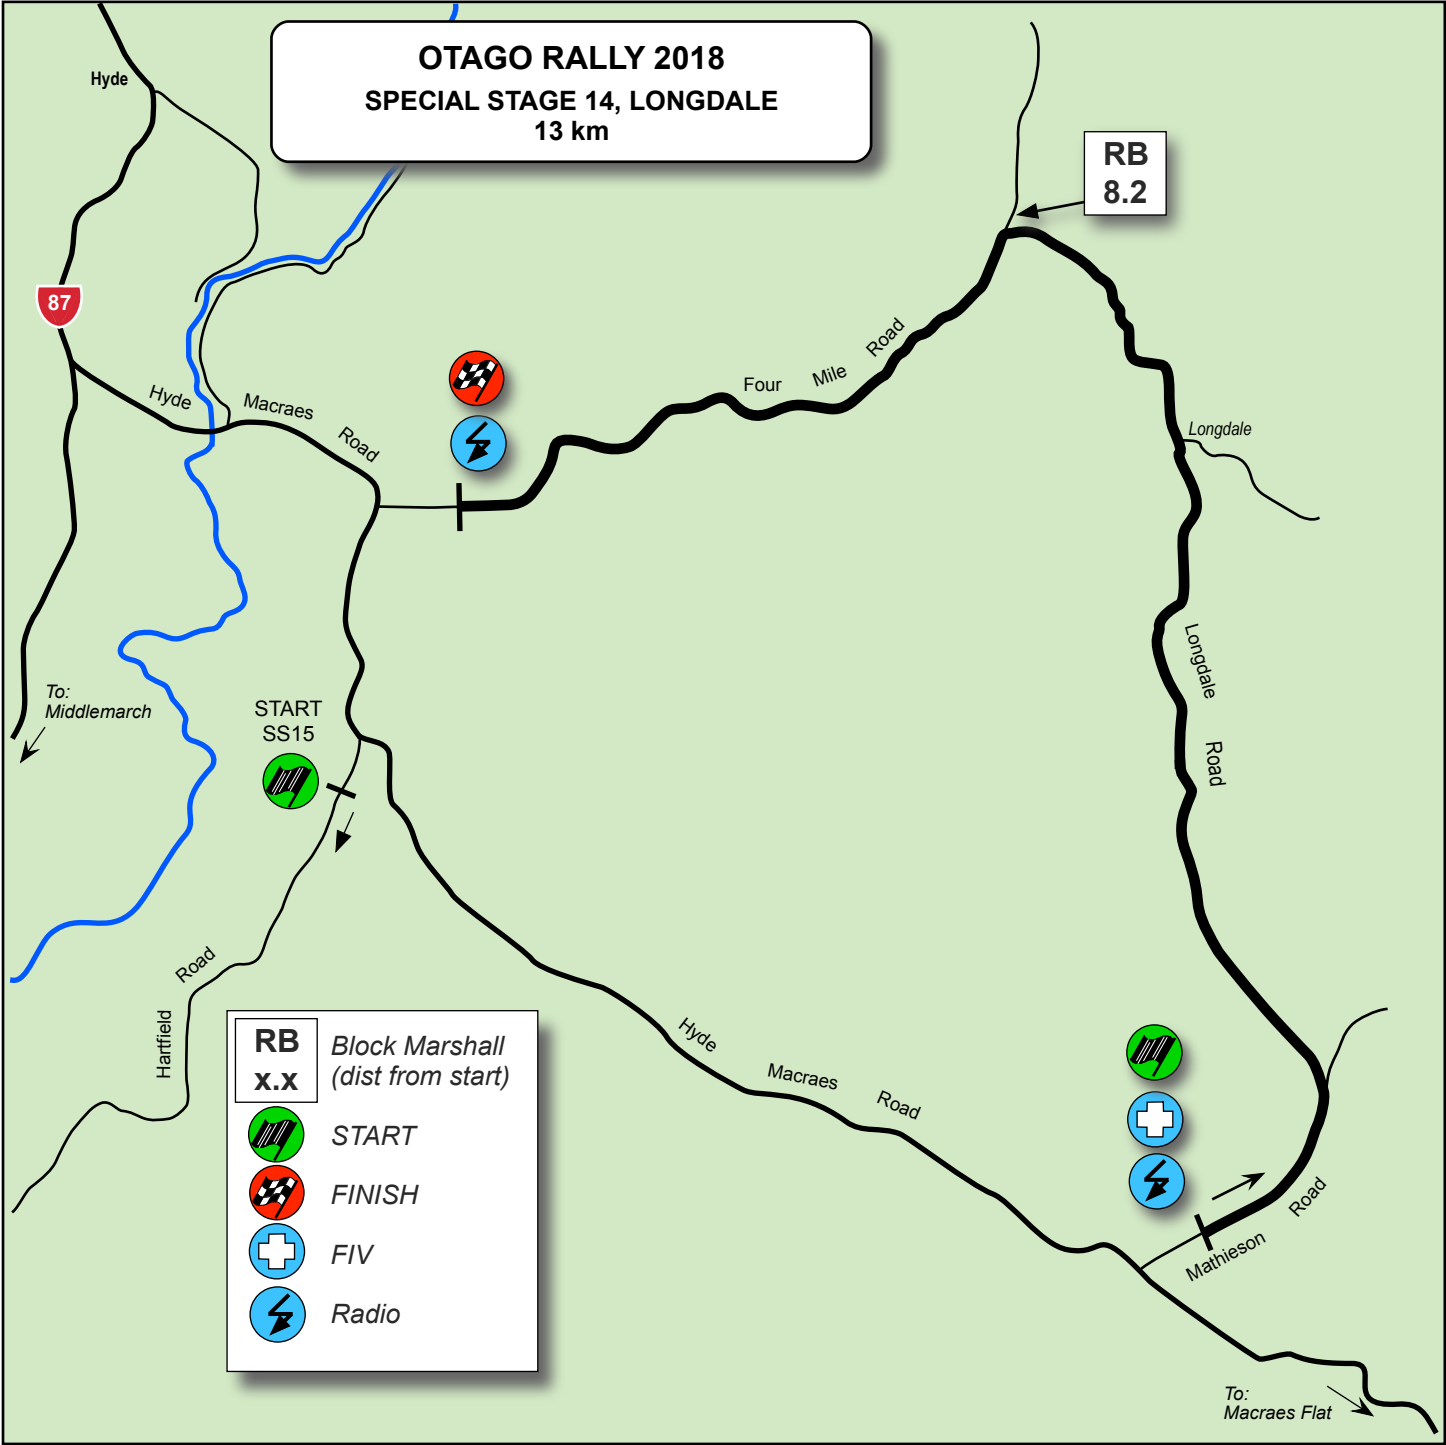

OTAGO RALLY 2018
SPECIAL STAGE 14, LONGDALE
 13 km

RB
8.2

- | | |
|------------|-------------------|
| RB | Block Marshall |
| x.x | (dist from start) |
| | START |
| | FINISH |
| | FIV |
| | Radio |