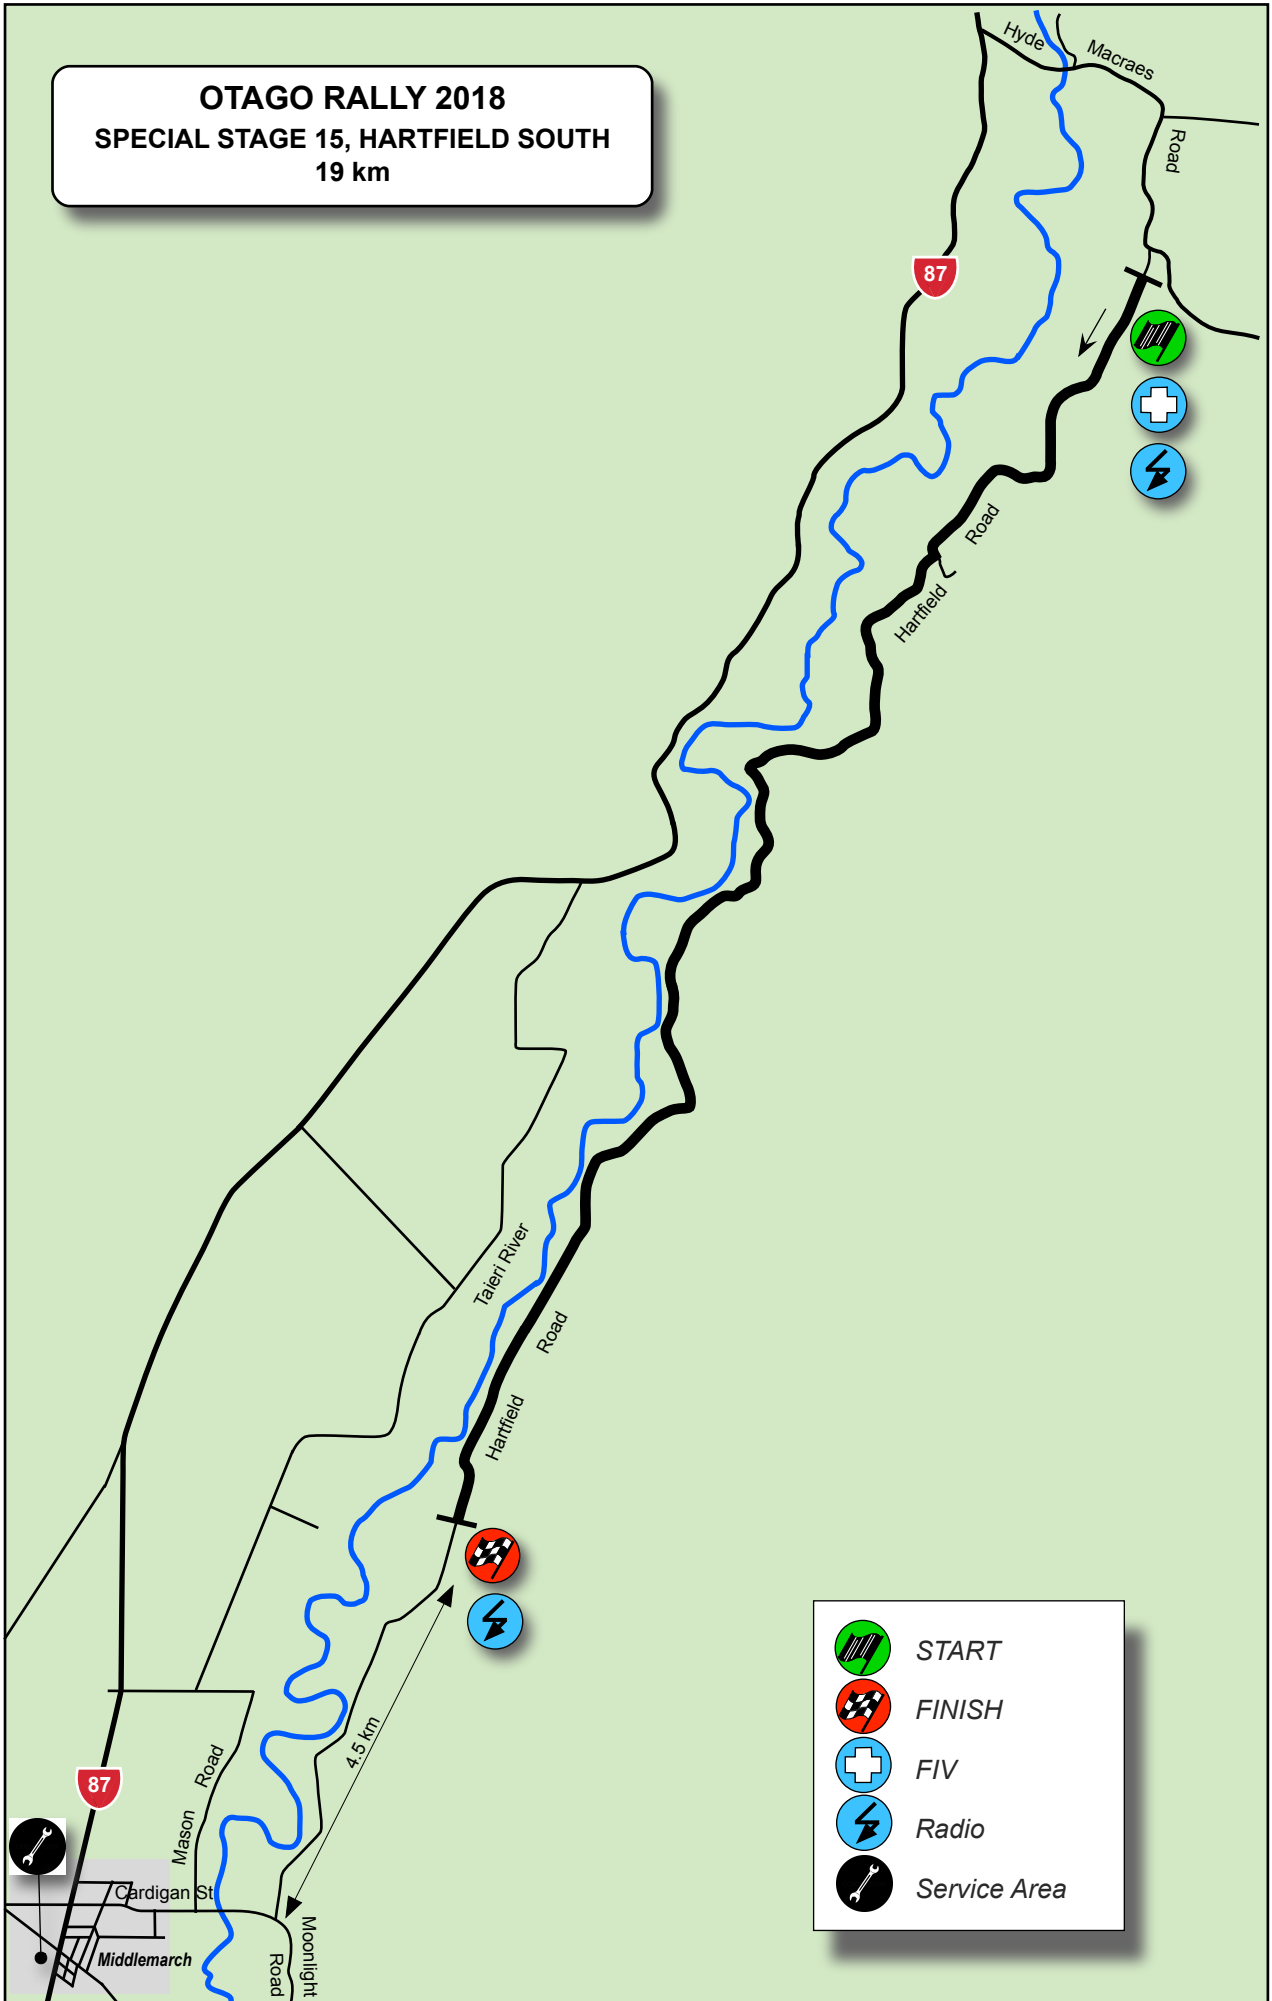

OTAGO RALLY 2018
SPECIAL STAGE 15, HARTFIELD SOUTH
19 km

-  **START**
-  **FINISH**
-  **FIV**
-  **Radio**
-  **Service Area**