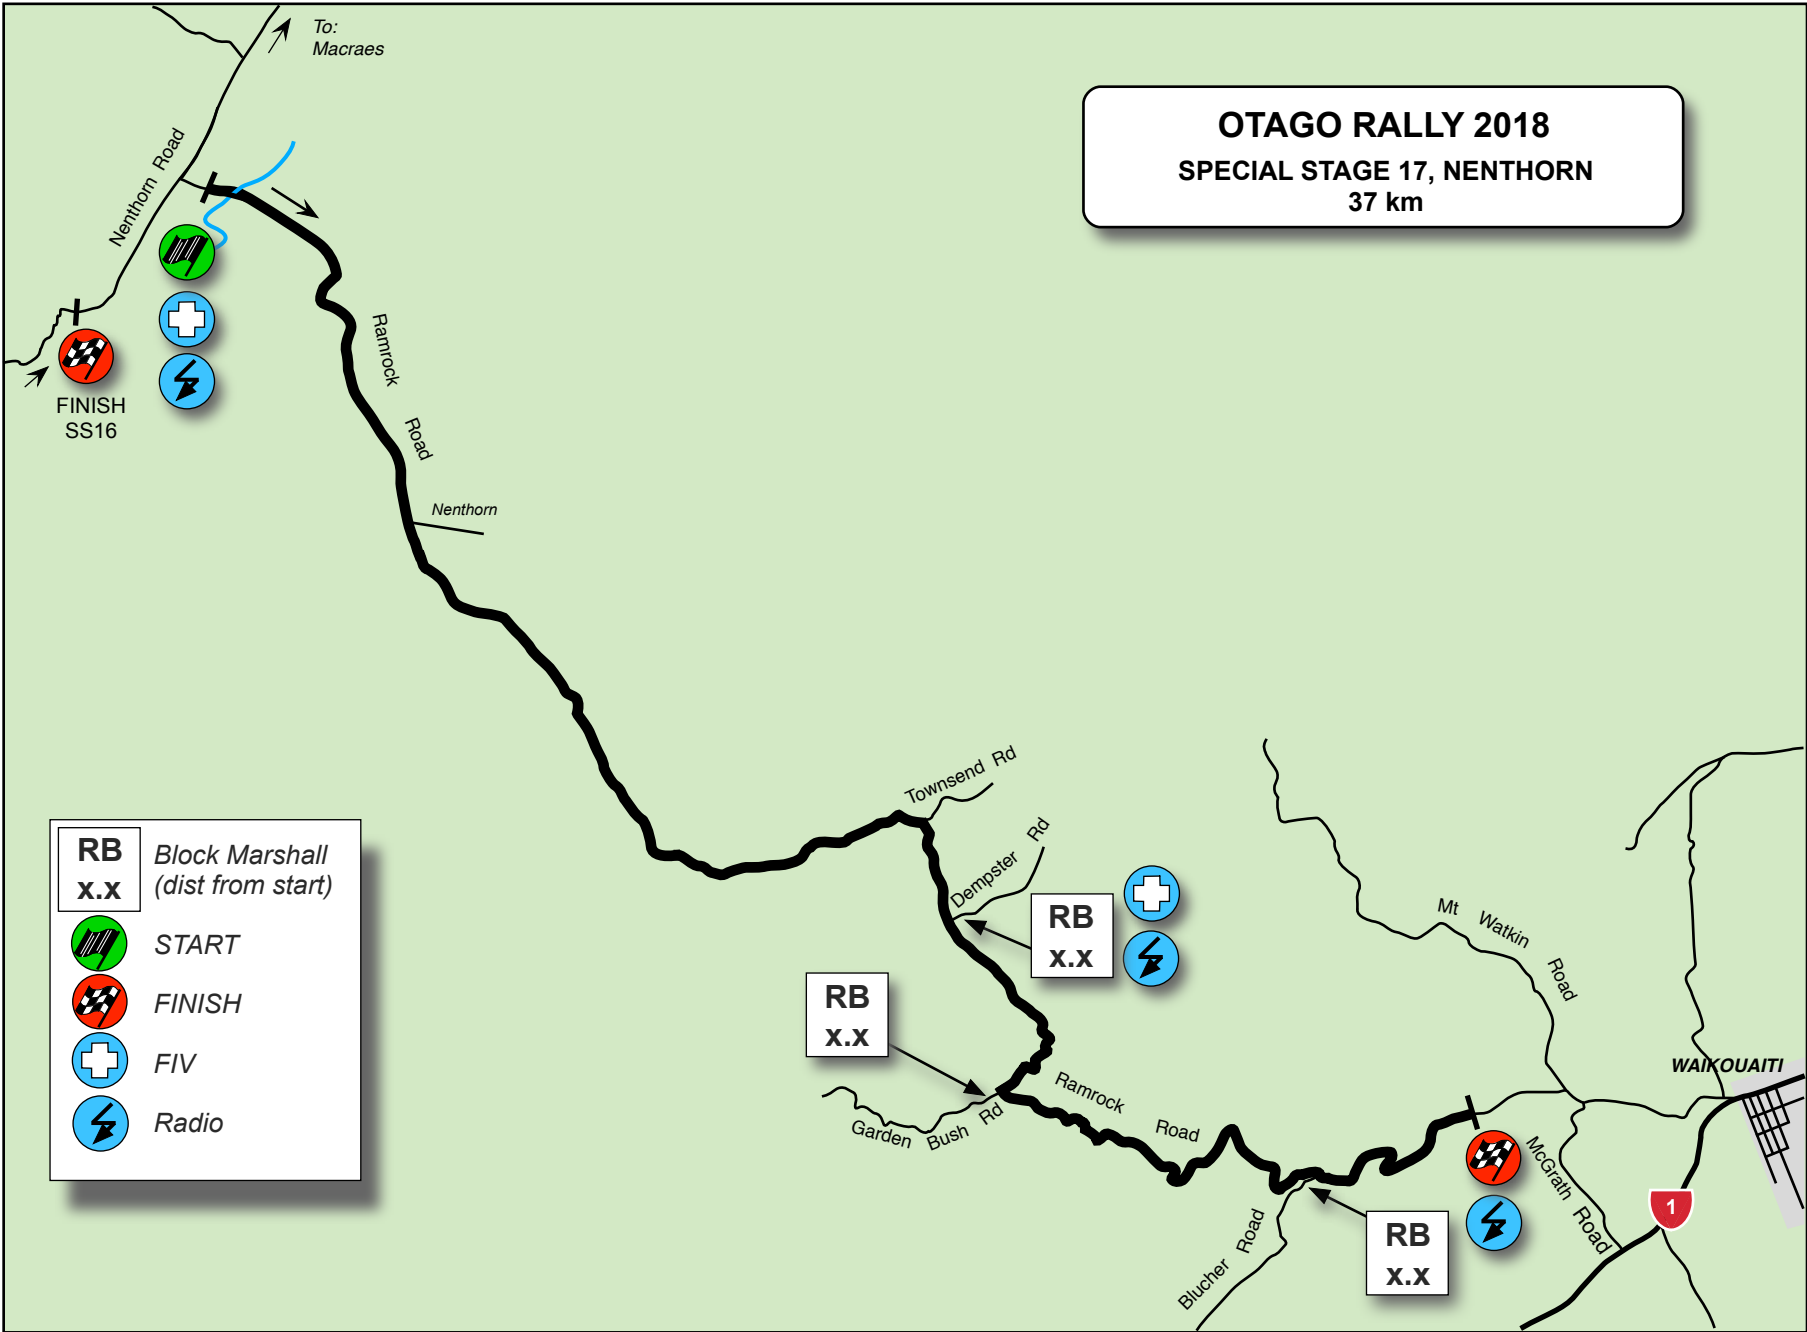

**OTAGO RALLY 2018**  
**SPECIAL STAGE 17, NENTHORN**  
**37 km**

- RB** Block Marshall
- x.x** (dist from start)
- START
- FINISH
- FIV
- Radio