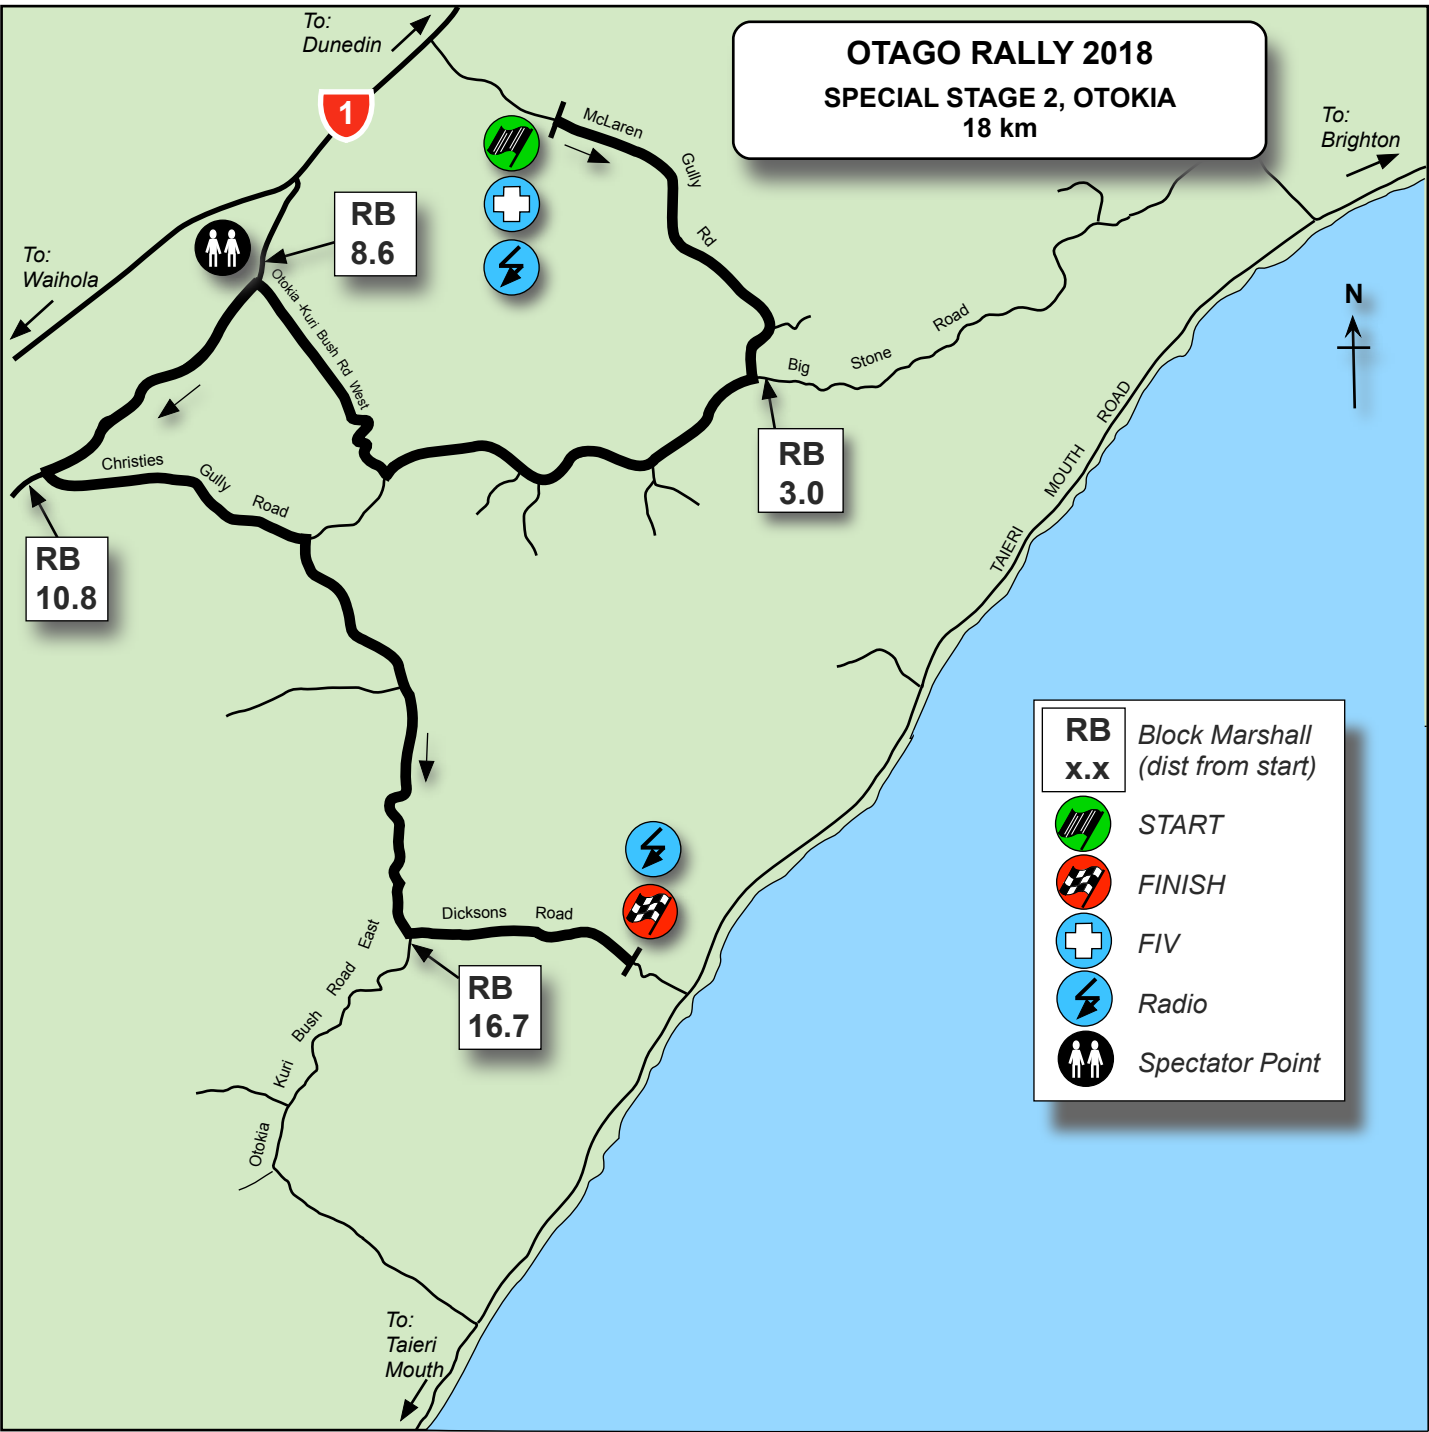

OTAGO RALLY 2018
SPECIAL STAGE 2, OTOKIA
18 km

- | | |
|-------------------------|-------------------------------------|
| RB
x.x | Block Marshall
(dist from start) |
| | START |
| | FINISH |
| | FIV |
| | Radio |
| | Spectator Point |