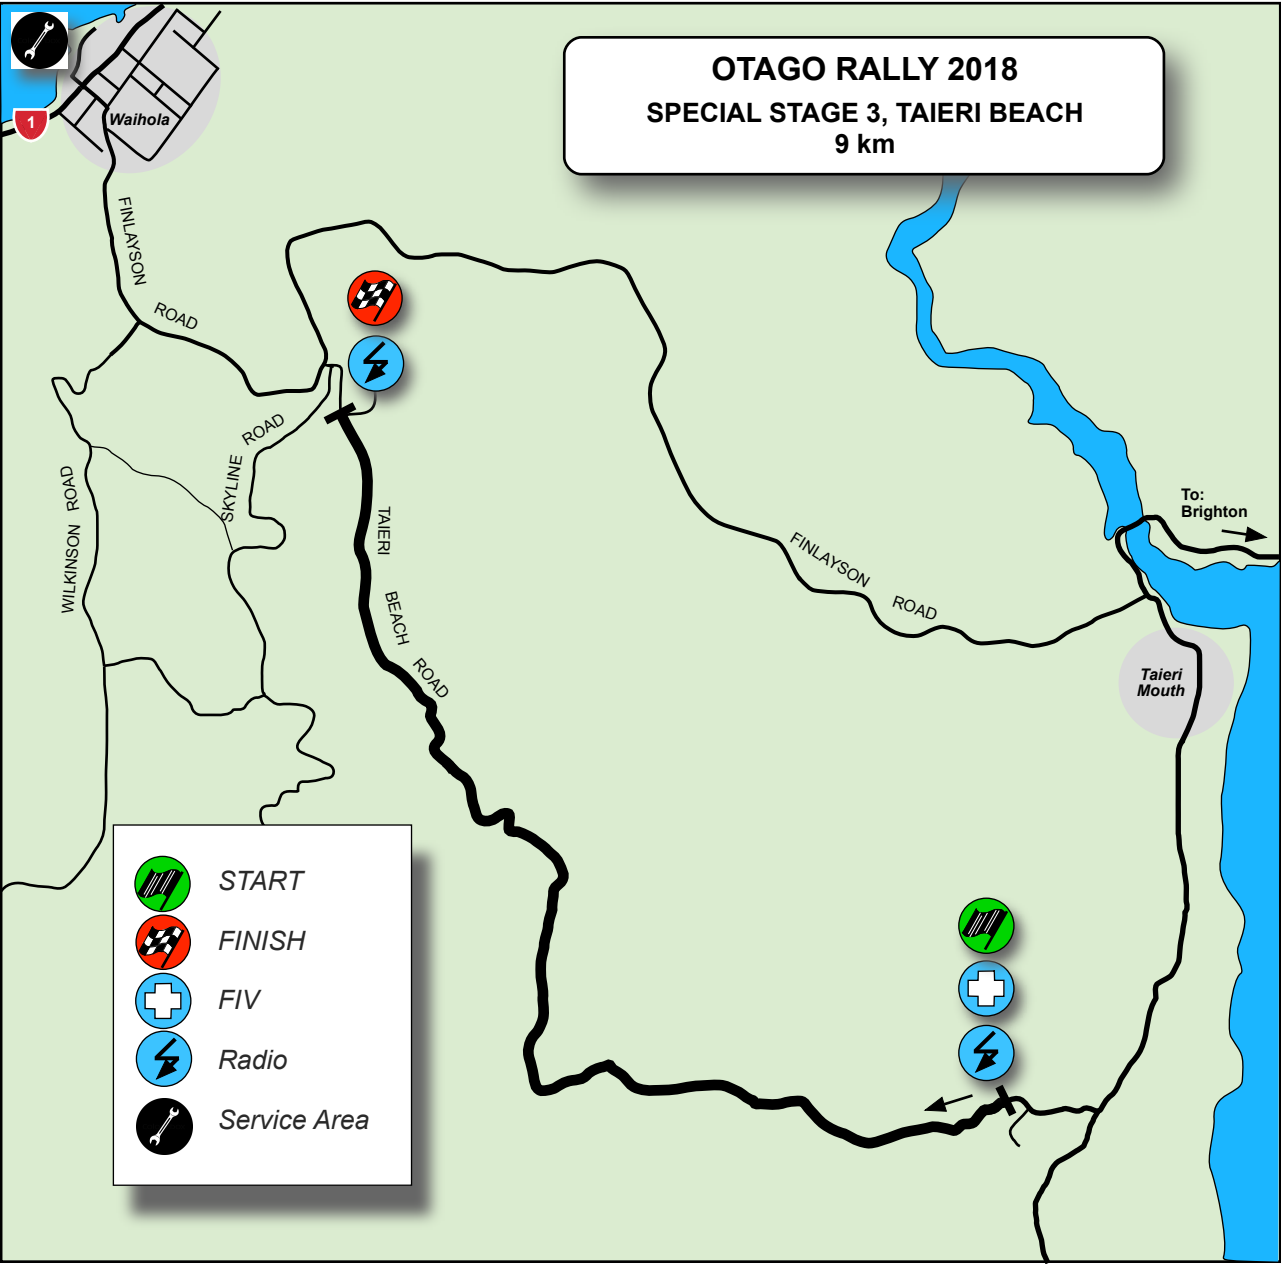

# OTAGO RALLY 2018

## SPECIAL STAGE 3, TAIERI BEACH

9 km

-  START
-  FINISH
-  FIV
-  Radio
-  Service Area