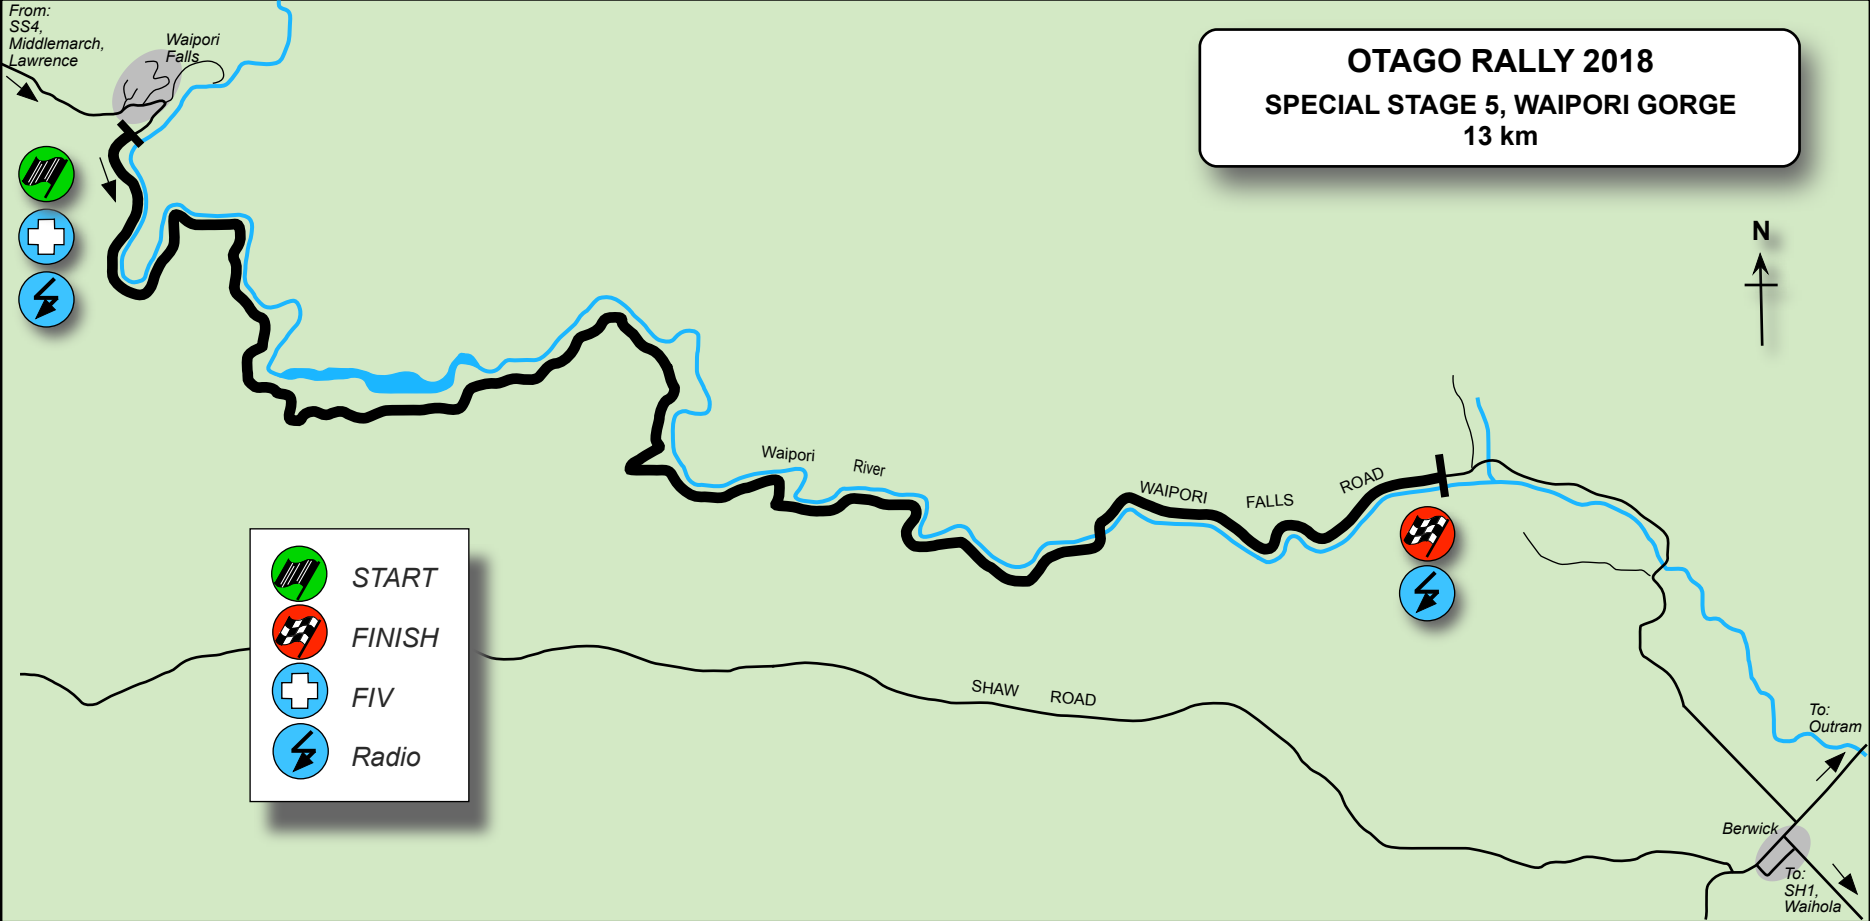

OTAGO RALLY 2018
SPECIAL STAGE 5, WAIPORI GORGE
13 km

- START
- FINISH
- FIV
- Radio

From:
SS4,
Middlemarch,
Lawrence

Waipori
Falls

Waipori
River

WAIPORI
FALLS
ROAD

SHAW
ROAD

To:
Outram

Berwick
To:
SH1,
Waiholā