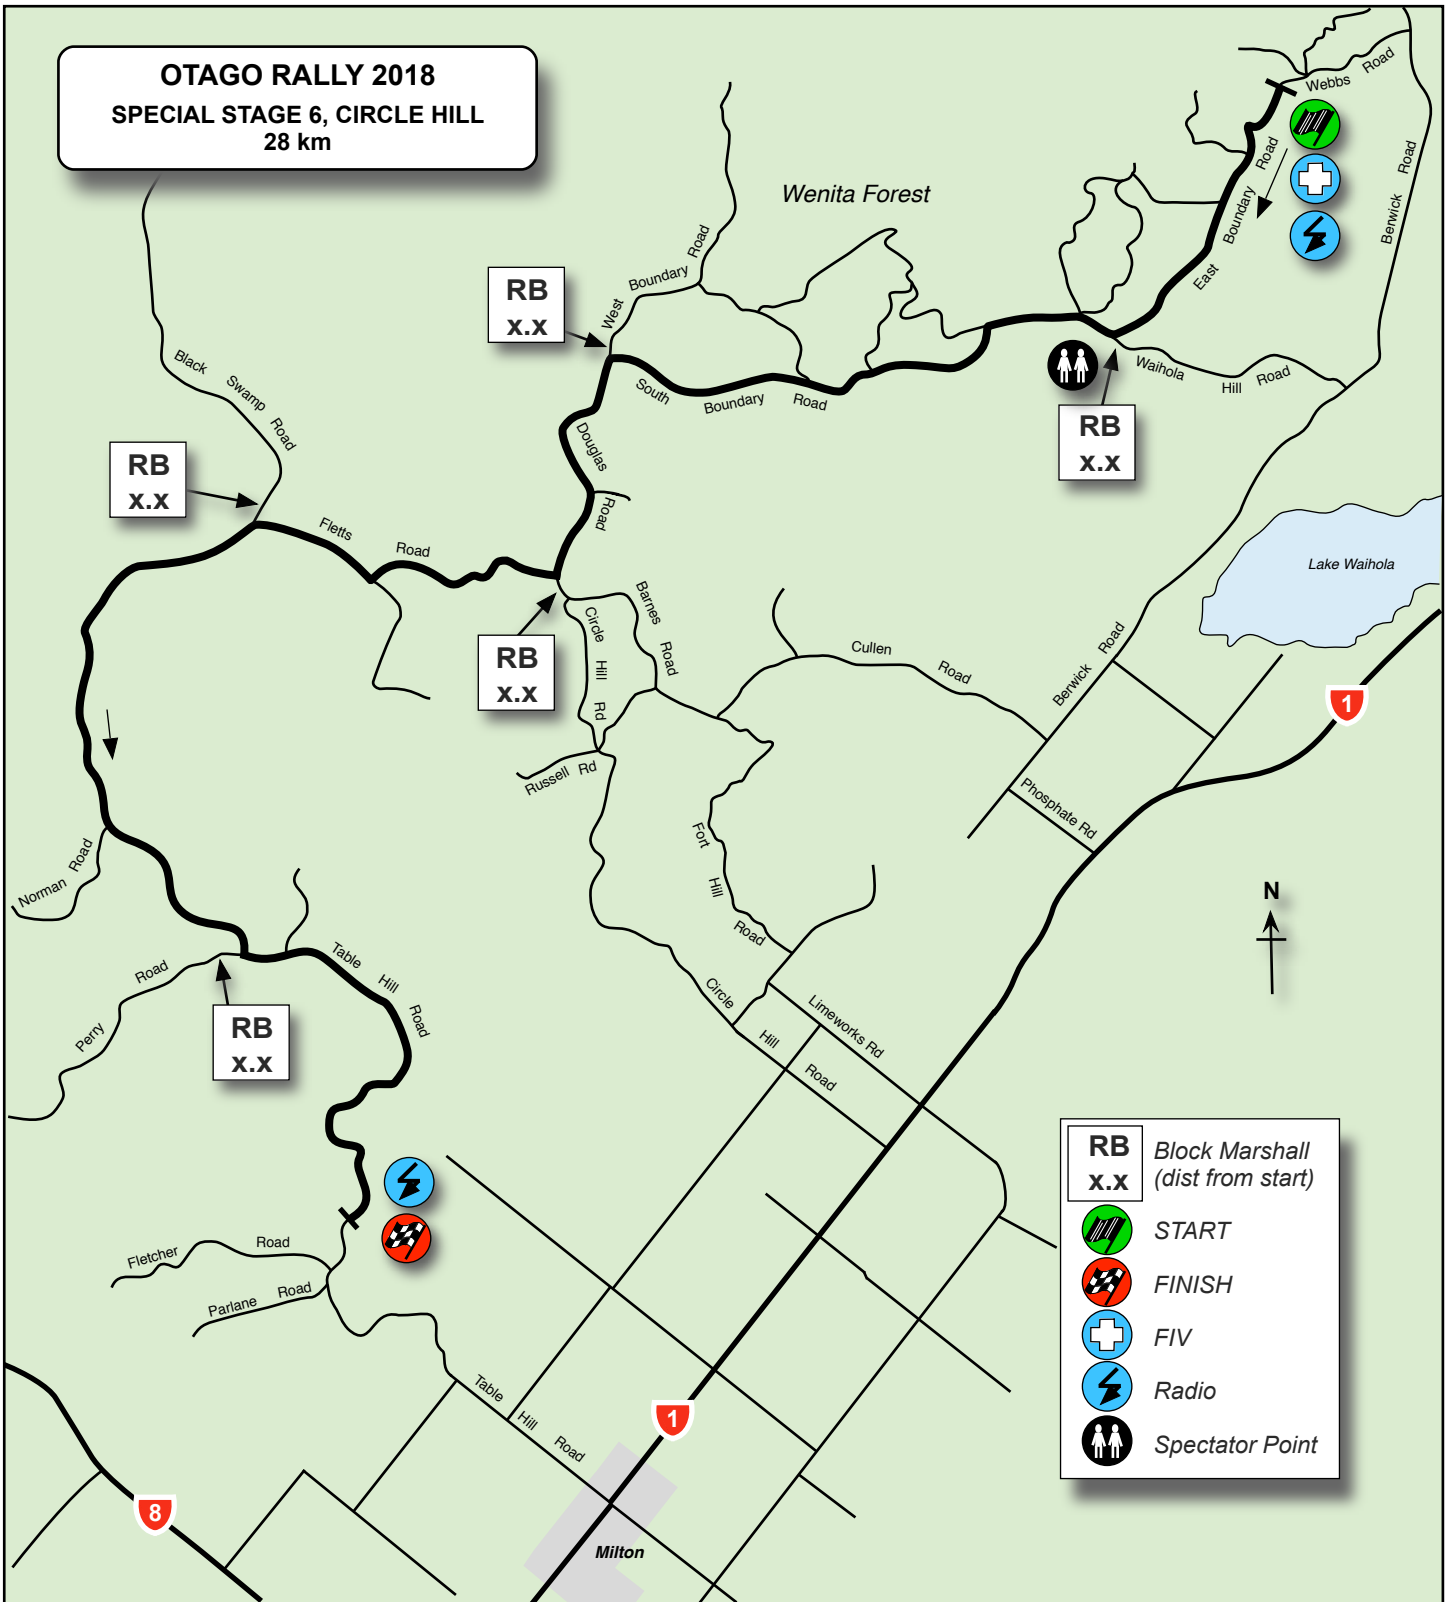

OTAGO RALLY 2018
SPECIAL STAGE 6, CIRCLE HILL
 28 km

- | | |
|-------------------------|-------------------------------------|
| RB
x.x | Block Marshall
(dist from start) |
| | START |
| | FINISH |
| | FIV |
| | Radio |
| | Spectator Point |