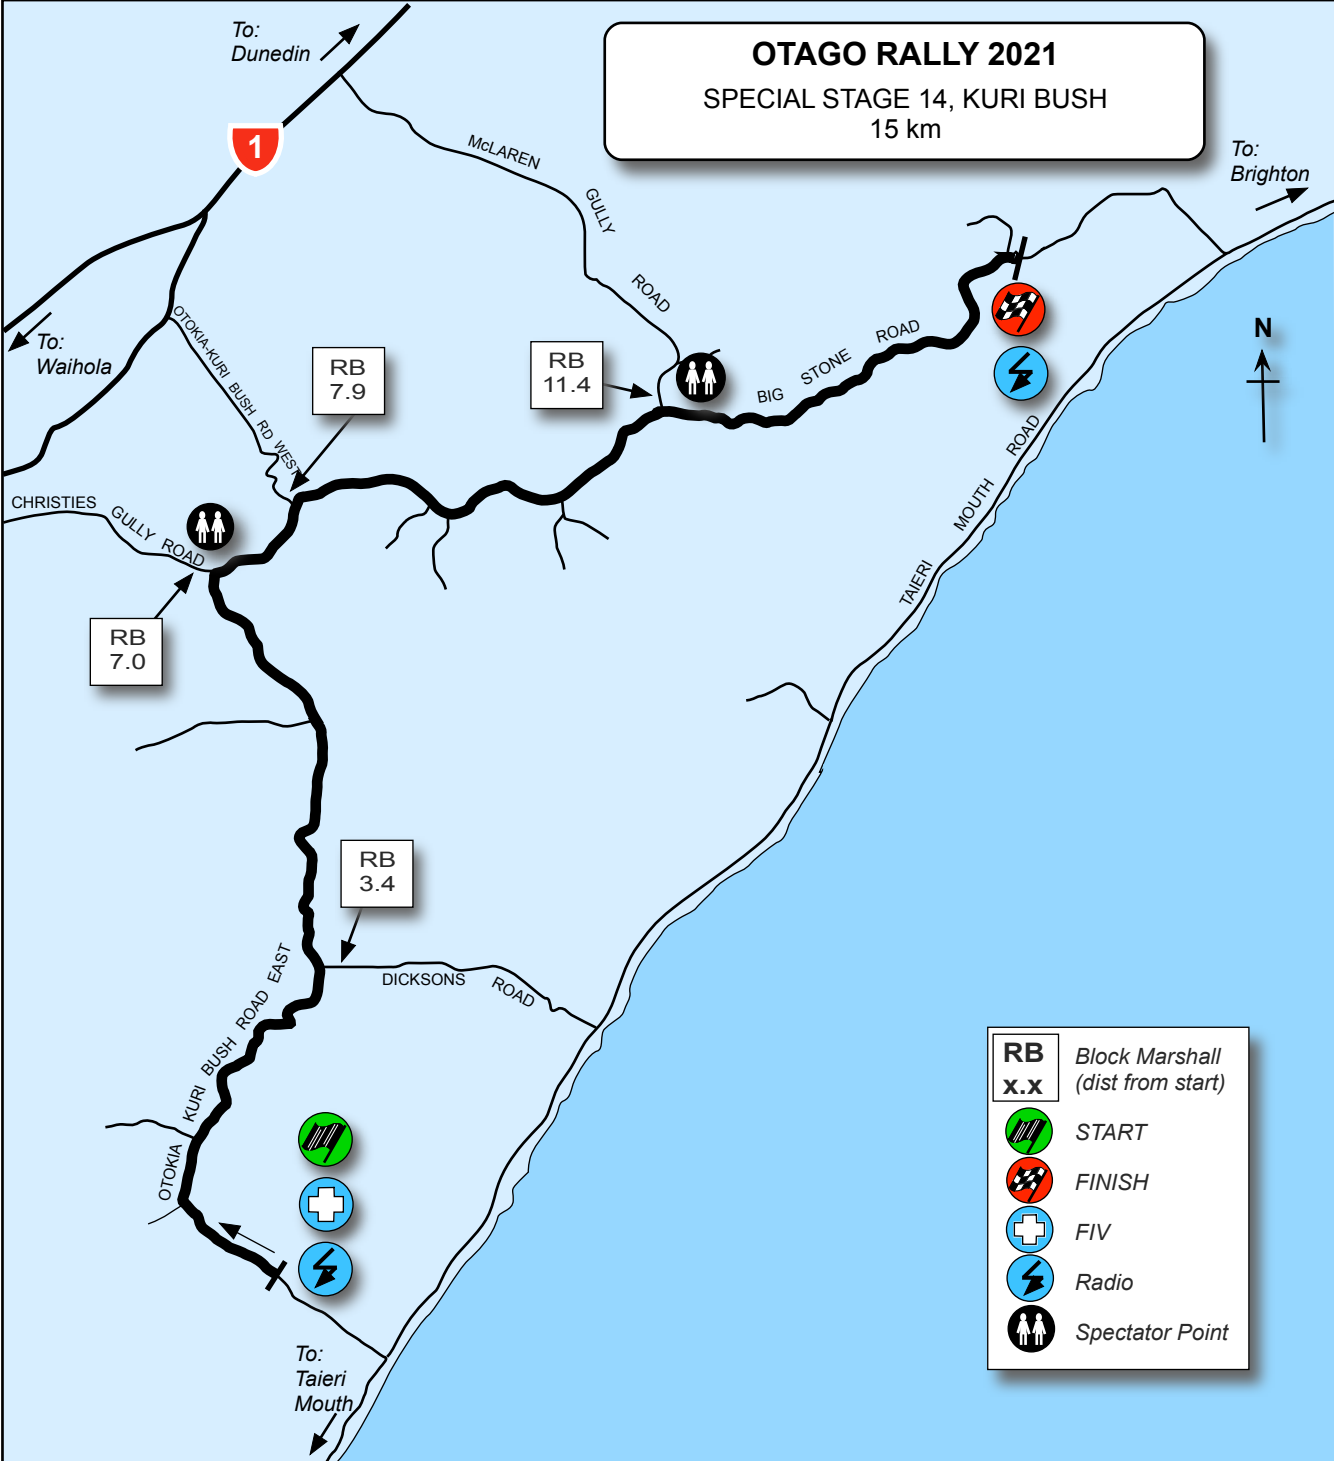

OTAGO RALLY 2021

SPECIAL STAGE 14, KURI BUSH

15 km

- RB** Block Marshall (dist from start)
- START
- FINISH
- FIV
- Radio
- Spectator Point