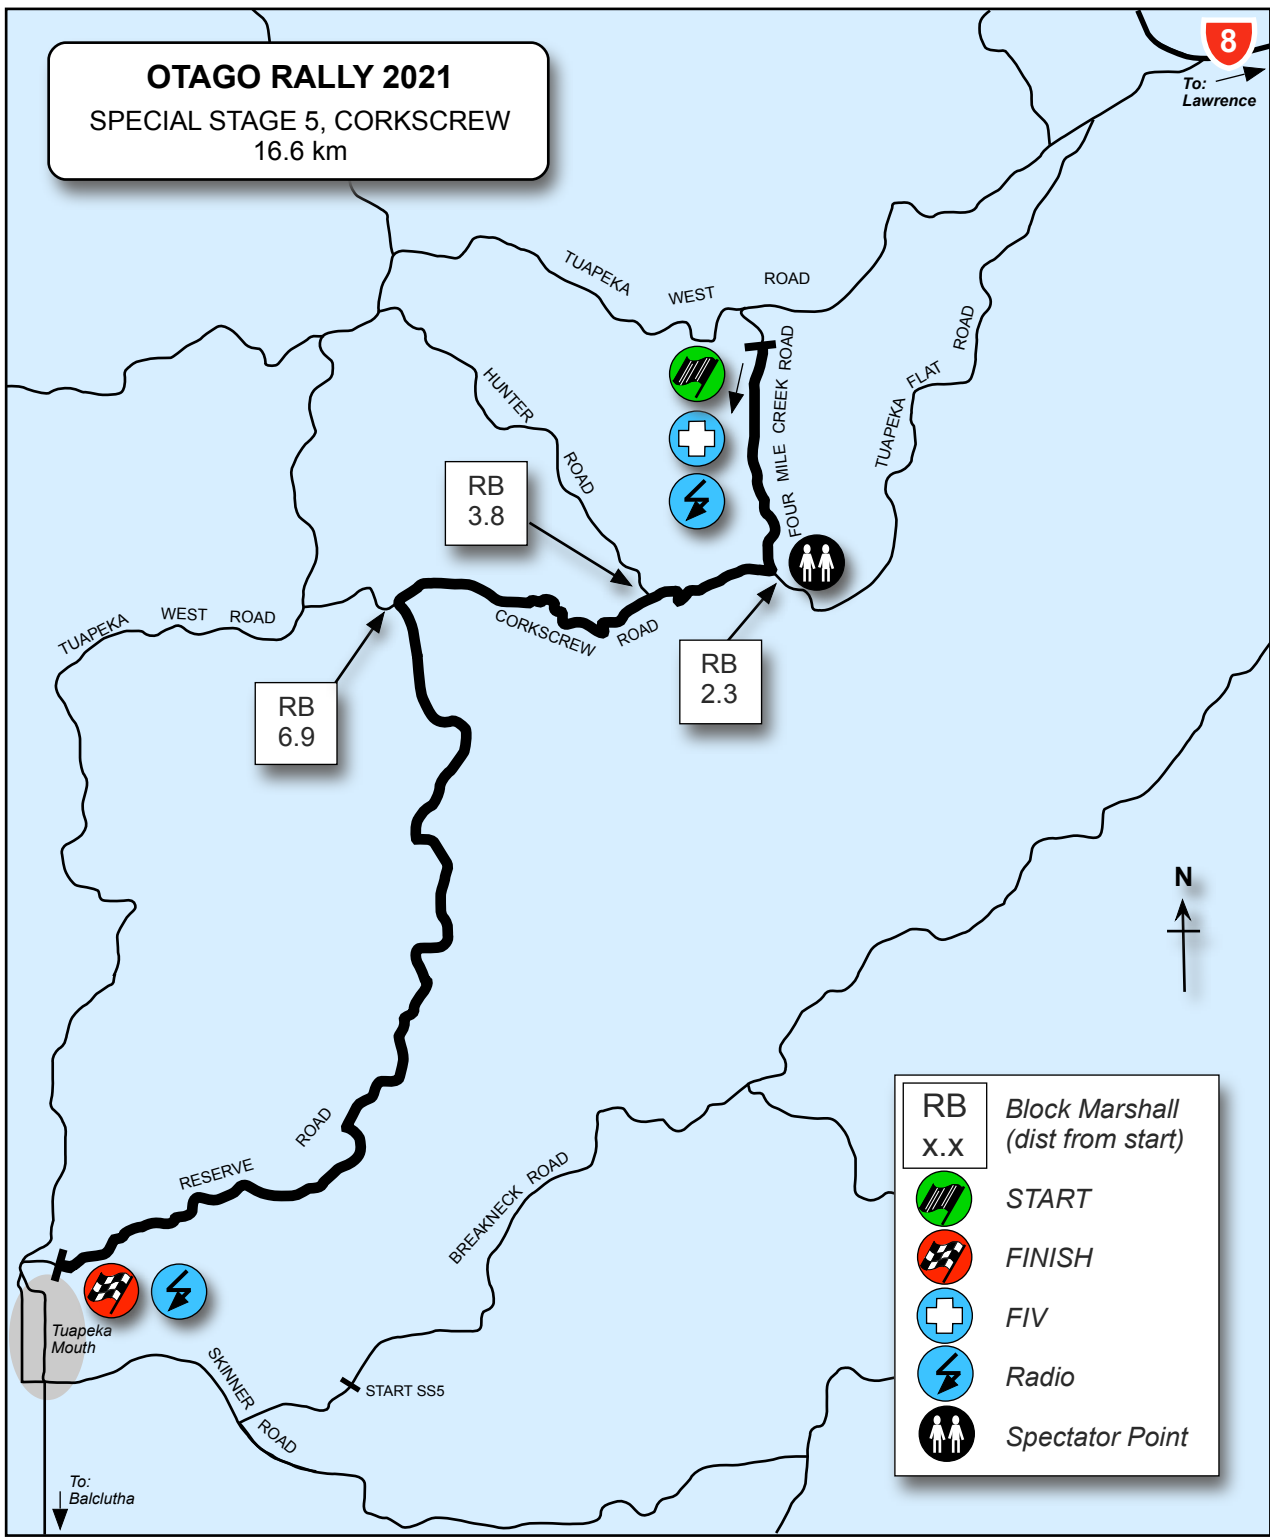

OTAGO RALLY 2021
SPECIAL STAGE 5, CORKSCREW
 16.6 km

To: Lawrence

| | |
|-----------|-------------------------------------|
| RB x.x | Block Marshall (dist from start) |
| | START |
| | FINISH |
| | FIV |
| | Radio |
| | Spectator Point |