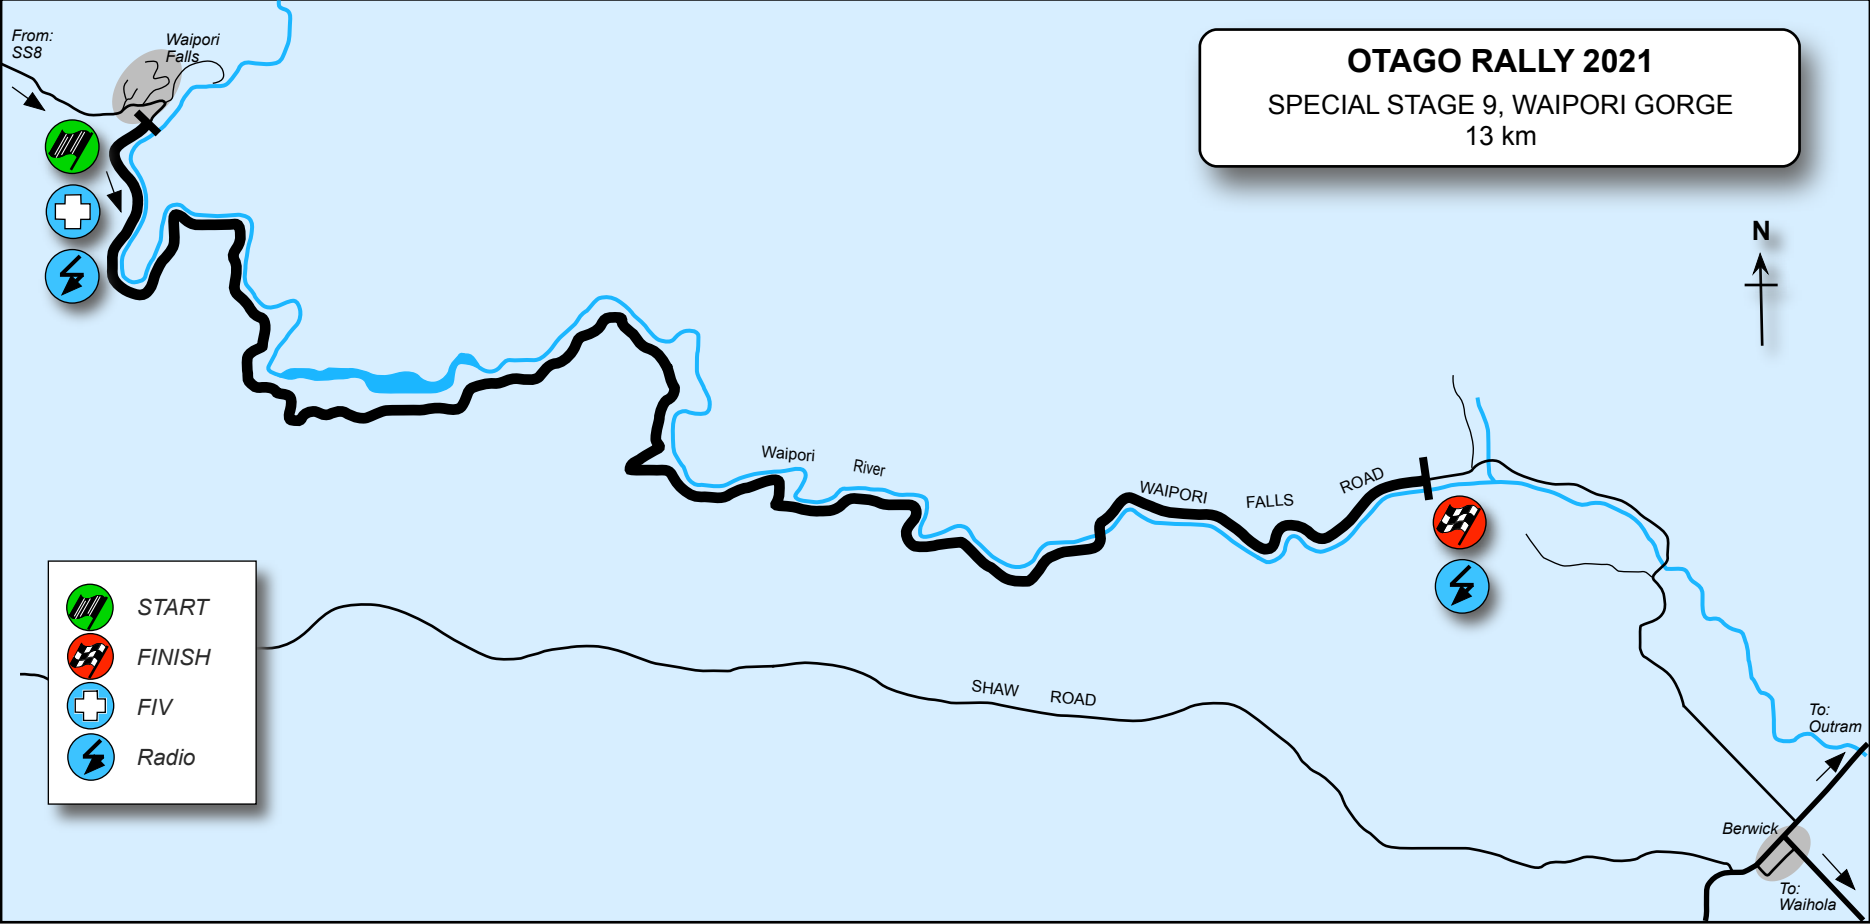

**OTAGO RALLY 2021**  
SPECIAL STAGE 9, WAIPORI GORGE  
13 km

-  START
-  FINISH
-  FIV
-  Radio